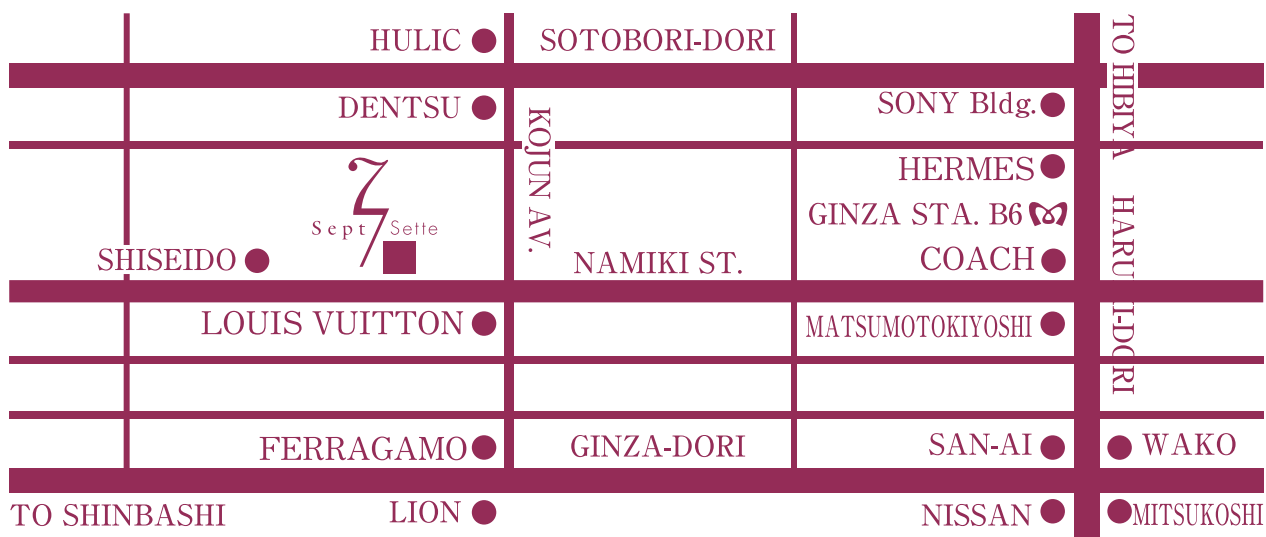

[Shop Information]

Address Mori Build B1
7-5-4 Ginza Chuo-ku Tokyo
〒104-0061
ItalianFrench “Sept/Sette”

T E L **03-3289-5788**
Reservation by phone from 2:00PM to 10:00PM
※Reservation by internet : everyday 24 hours

H o u r e 17:00~22:00 (L.O) 23:00 Close

F i x e d
holidays Sunday · Public holiday

5 minutes' walk from B6 exit of Ginza Station
(Hibiya Line, Ginza Line and Marunouchi Line of Tokyo metro)